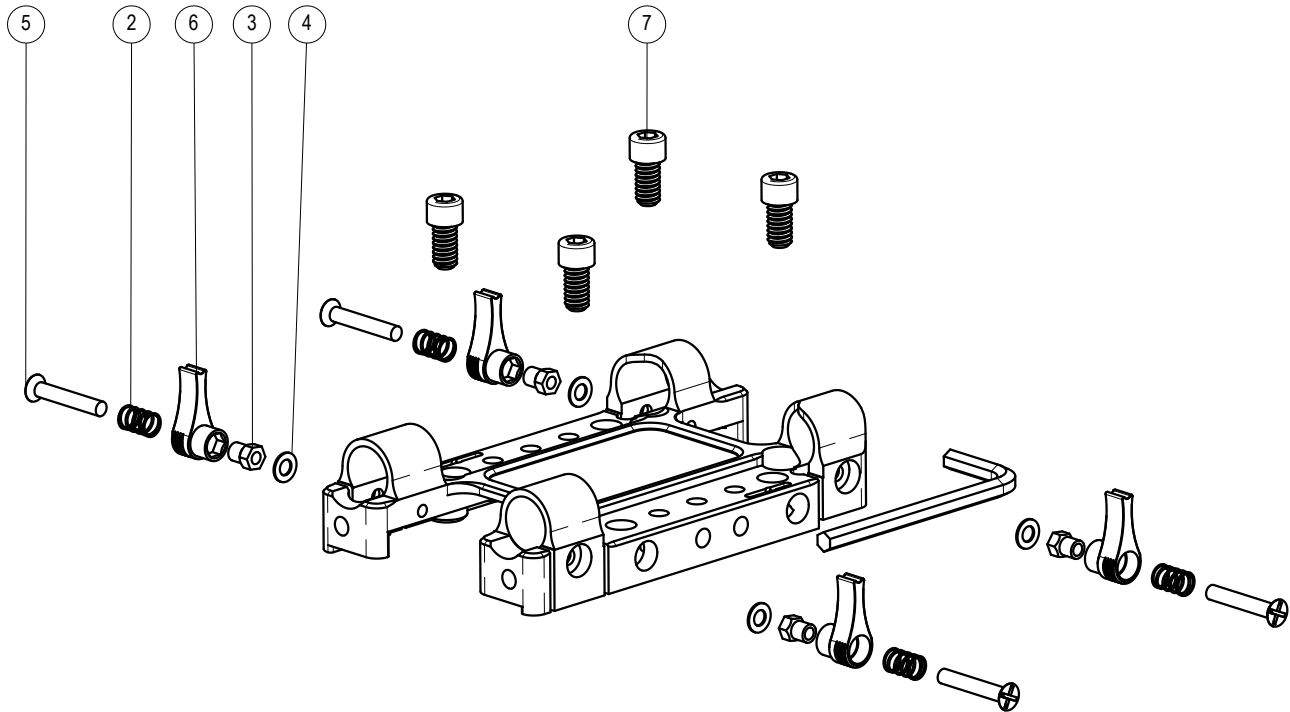

H-Cheese plate for Sony PXW-FS7 MKII

0350-1368

Version Date: 14/03/2023 16:51

Item No.	Part Number	Qty	Description
1	11.215.04	1	Cheese plate 9
2	09.026.01	4	Spring 6,5x5,5xL10
3	09.016.03	4	Nut M4 for winged nut hexagonal
4	11.007.01	4	Ring 4,3x8x0,5 Din 433 St-Zn
5	04.037.01	4	Screw M4x25 din 965 A2
6	11.008.04	4	Winged nut hexagonal small
7	11.210.01	4	Screw UNC 1/4"X 1/2" C1936 A2
8	09.061.01	1	Hex. key 3/16" 4,76mm. Unbrako DIN ...