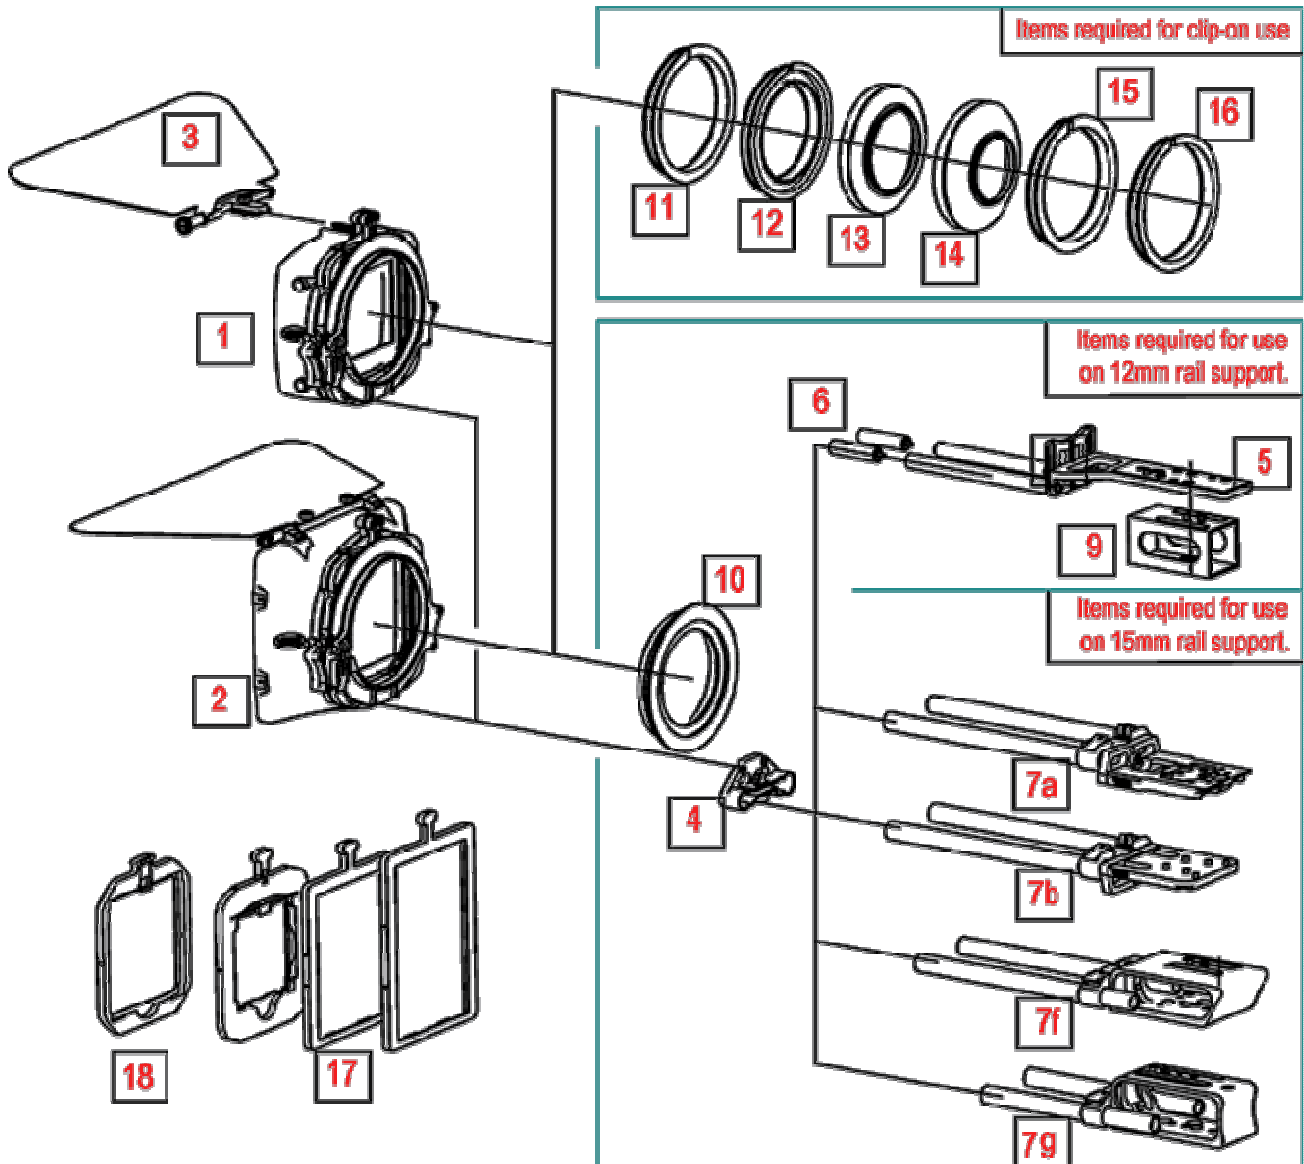

# DV Mattebox fitchart

- 1.** DV mattebox MB-200. Item #0200-0200.  
Mattebox with 105 mm attachment, one rotating and one fixed 4"x4" filter frame and two patented "eyebrows". Included is a free DV French flag. Item #0250-0020.
- 2.** DV mattebox MB-250. Item #0200-0250.  
Mattebox with 105 mm attachment, wide angle hood, one rotating and one fixed 4"x4" filter frame and one French flag.
- 3.** French flag. Item #0250-0020.  
In some extreme situations this flag is necessary to prevent lens flare. This flag comes in kit form, complete with friction hinge, and attaches to the mattebox via the accessory shoe. Only for the MB-200 compact mattebox Item #0200-0200.
- 4.** Bars adapter DVMB MKII. Item #0250-0150.  
This adapter allows the matteboxes to be used on a rails support. Fits on supports with both 15 mm and 12 mm rails.
- 5.** 12 mm rail support. Item #0350-0007.  
Ultra lightweight and compact rail support for mini DV camera's.
- 6.** 12mm Extension Rods (2pc.). Item #0250-0040.  
On some camera's with long lenses the standard 12 mm rails are to short, and can be extended for 45 mm with these extenders.
- 7a, b, f, g, h.** MBS-100, 15 mm lightweight support.  
For superior camera protection, optimal compatibility with Arri and other manufacturer's accessories such as follow focus.  
Type "A" Item #0350-0001. Required for Sony DSR-250/300/500 and JVC GYDV550/700.  
Type "B" Item #0350-0003. Required for JVC GYDV500.  
Type "F" Item #0350-0008. Required for Canon XL-1(S) and XL-2.  
Type "G4" Item #0350-0012. Required for Sony HVR-Z1E / HDR-FX1 / HVR-V1E / HDR-FX7 / PD-150 / PD-170 / Panasonic DVX-100(A) / HVX-200 / Canon XH-A1 / XH-G1. With integrated shoulder bracket.  
Type "H" Item #0350-0010. Required for JVC GY-HD100.
- 9.** Tripod spacer. Item #0250-0030.  
If a mattebox is attached to the camera with the 12 mm, or some 15 mm supports, it is impossible to attach the camera to some tripods (i.e. some Manfrotto and Vinten tripods). For these tripods we have developed a "Tripod Spacer". This spacer raises the camera allowing it to attach to the tripod.
- 10.** Flexible adapter ring kit. Item #0320-0010.  
Required if a mattebox is used on a rail support to fill the gap between the rear of the mattebox and the lens front. Six pieces of exchangeable various diameter soft rubber rings are included.
- 11.** Rigid (step-down) adapterring. 105 mm to 95 mm, for cylindrical lens fronts. Item #0250-0110.
- 12.** Rigid (step-down) adapterring. 105 mm to 80 mm, for cylindrical lens fronts. Item #0250-0120.
- 13.** Rigid (step-down) adapterring. 105 mm to M72, for inside threaded lens fronts. Item #0250-0140.
- 14.** Rigid (step-down) adapterring. 105 mm to M58, for inside threaded lens fronts. Item #0250-0130.
- 15.** Rigid (step-down) adapterring. 105 mm to 93 mm, for cylindrical lens fronts. Item #0250-0141.
- 16.** Rigid (step-down) adapterring. 105 mm to 97 mm, for cylindrical lens fronts. Item #0250-0142.
- 17.** Filter frame 4"x4" Aluminum MKII. With shortened handgrip. Item #0310-0011.
- 18.** Rigid (step-down) adapterring. 105 mm to M82, for inside threaded lens fronts. Item #0250-0143.
- 19.** Rigid (step-down) adapterring. 105 mm to M37, for inside threaded lens fronts. Item #0250-0125.
- 20.** Rigid (step-down) adapterring. 105 mm to M62, for inside threaded lens fronts. Item #0250-0135.
- 21.** Rigid (step-down) adapterring. 105 mm to M62, for inside threaded lens fronts. Item #0250-0135.